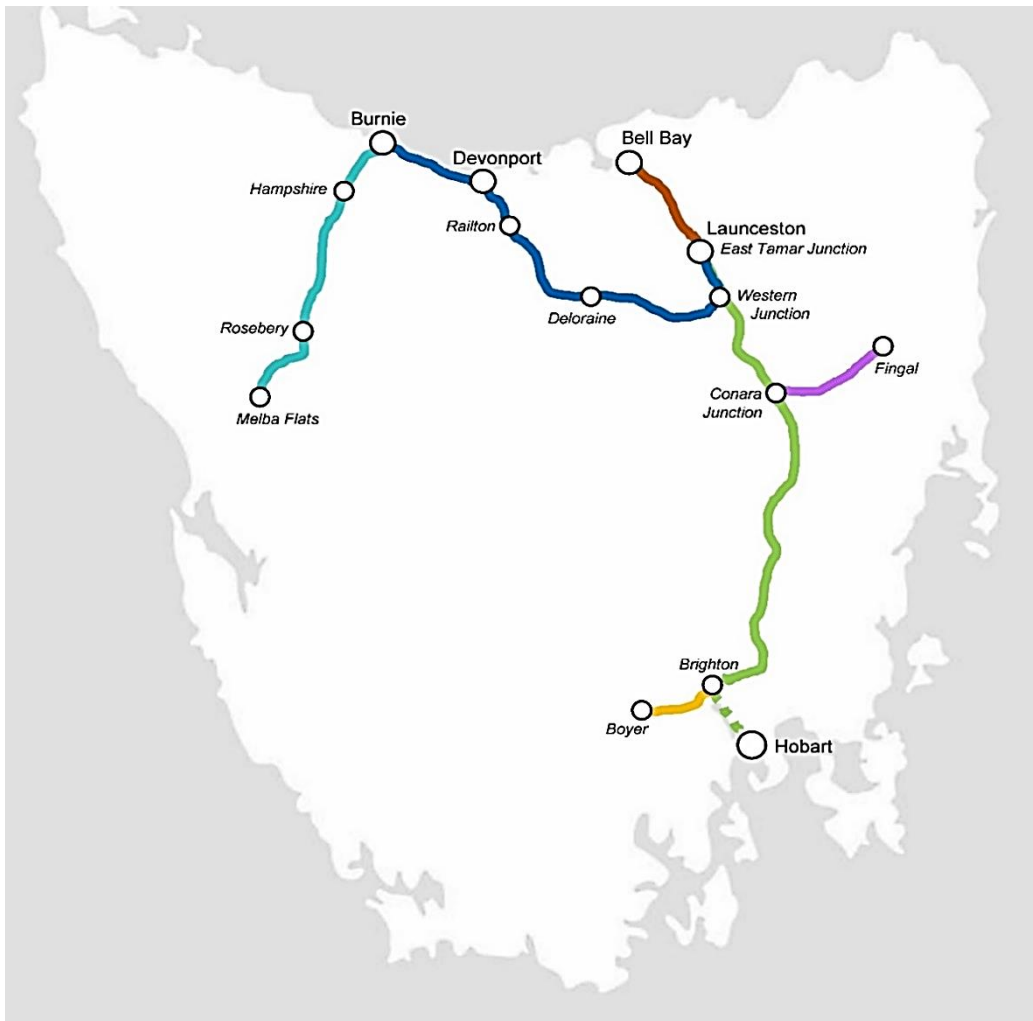

VEGETATION CONTROL ACTIVITIES SCHEDULE

July - December 2024

Operational Line Legend:

Western Line

Melba Line

Bell Bay Line

South Line

Not in service

Fingal Line

Derwent Valley Line

OPERATIONAL LINE

ESTIMATED DATES

Activity: **Mowing / Slashing**

ESTIMATED DATES

Activity: **Weed Spraying**

Melba Line - Burnie to Melba Flats

July / December 2024

October / December 2024

Western Line - Launceston to Burnie

July / December 2024

October / December 2024

Bell Bay Line - Launceston to Bell Bay

July / December 2024

October / December 2024

South Line - Brighton to Western Junction

July / December 2024

October / December 2024

Fingal Line - Conara Junction to Fingal

July / December 2024

October / December 2024

Derwent Valley Line - Brighton to Boyer